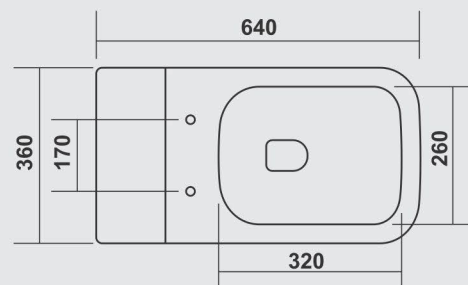

SANITARYWARE

 **HEM**
CERAMICS

ONE PIECE
C L O S E T

CORSA-1003

S - TRAP & P - TRAP
Central of outlet to wall - 9"

ONE PIECE
C L O S E T

VICTOR-1016

S - TRAP & P - TRAP
Central of outlet to wall - 9"

ONE PIECE
C L O S E T

CALIBER-1004

S - TRAP & P - TRAP
Central of outlet to wall - 4" / 9"

ONE PIECE
C L O S E T

METRO-2022

SYPHONIC

Central of outlet to wall - 9" / 12"

ONE PIECE
C L O S E T

CRETA-1009

S - TRAP & P - TRAP
Central of outlet to wall - 9"

ONE PIECE
C L O S E T

AQUA-1023

S - TRAP & P - TRAP
Central of outlet to wall - 9"

ONE PIECE
C L O S E T

VENICE-2028

SYPHONIC - 4D
Central of outlet to wall - 9"

ONE PIECE
C L O S E T

CAMRY-1005

S - TRAP & P - TRAP
Central of outlet to wall - 4" / 9"

ONE PIECE
C L O S E T

FLIP-2029

SYPHONIC - 4D
Central of outlet to wall - 9"

ONE PIECE
C L O S E T

THUNDER-2030