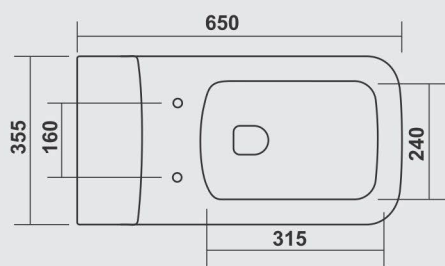

SANITARYWARE

 **HEM**
CERAMICS

ONE PIECE
C L O S E T

CORSA-1003

S - TRAP & P - TRAP
Central of outlet to wall - 9"

ONE PIECE
C L O S E T

VICTOR-1016

S - TRAP & P - TRAP
Central of outlet to wall - 9"

ONE PIECE
C L O S E T

CALIBER-1004

S - TRAP & P - TRAP
Central of outlet to wall - 4" / 9"

ONE PIECE
C L O S E T

METRO-2022

SYPHONIC

Central of outlet to wall - 9" / 12"

ONE PIECE
C L O S E T

CRETA-1009

S - TRAP & P - TRAP
Central of outlet to wall - 9"

ONE PIECE
C L O S E T

AQUA-1023

S - TRAP & P - TRAP
Central of outlet to wall - 9"

ONE PIECE
C L O S E T

VENICE-2028

SYPHONIC - 4D
Central of outlet to wall - 9"