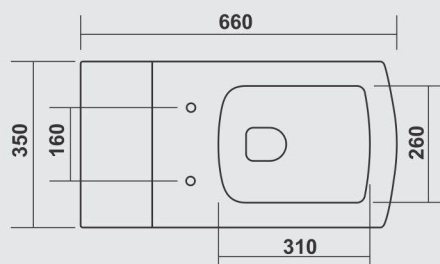

SANITARYWARE

 **HEM**
CERAMICS

ONE PIECE
C L O S E T

CORSA-1003

S - TRAP & P - TRAP
Central of outlet to wall - 9"

ONE PIECE
C L O S E T

VICTOR-1016

S - TRAP & P - TRAP
Central of outlet to wall - 9"

ONE PIECE
C L O S E T

CALIBER-1004

S - TRAP & P - TRAP
Central of outlet to wall - 4" / 9"

ONE PIECE
C L O S E T

METRO-2022

SYPHONIC

Central of outlet to wall - 9" / 12"

ONE PIECE
C L O S E T

CRETA-1009

S - TRAP & P - TRAP
Central of outlet to wall - 9"

ONE PIECE
C L O S E T

AQUA-1023

S - TRAP & P - TRAP
Central of outlet to wall - 9"

ONE PIECE
C L O S E T

VENICE-2028

SYPHONIC - 4D
Central of outlet to wall - 9"