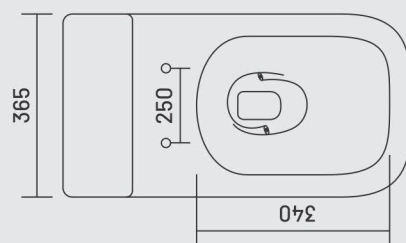

CRETA-1009

S - TRAP & P - TRAP
Central of outlet to wall - 9"

ONE PIECE
C L O S E T

AQUA-1023

S - TRAP & P - TRAP
Central of outlet to wall - 9"

ONE PIECE
C L O S E T

VENICE-2028

SYPHONIC - 4D
Central of outlet to wall - 9"

ONE PIECE
C L O S E T

CAMRY-1005

S - TRAP & P - TRAP
Central of outlet to wall - 4" / 9"

ONE PIECE
C L O S E T

FLIP-2029

SYPHONIC - 4D
Central of outlet to wall - 9"

ONE PIECE
C L O S E T

THUNDER-2030

SYPHONIC

Central of outlet to wall - 9"

ONE PIECE
C L O S E T

TITAN-2027

SYPHONIC - 4D
Central of outlet to wall - 9"

ONE PIECE
C L O S E T

BELA-2026

SYPHONIC - 4D
Central of outlet to wall - 9"