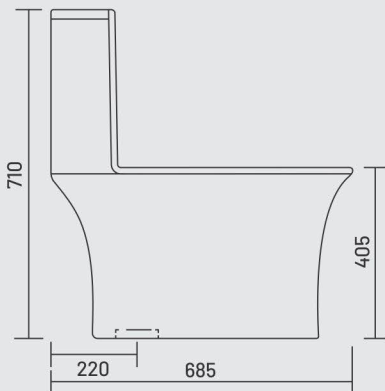

SYPHONIC

Central of outlet to wall - 9"

ONE PIECE
C L O S E T

TITAN-2027

SYPHONIC - 4D
Central of outlet to wall - 9"

ONE PIECE
C L O S E T

BELA-2026

SYPHONIC - 4D
Central of outlet to wall - 9"