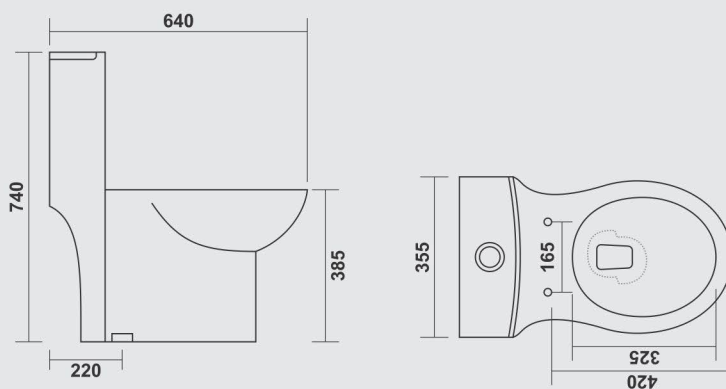

SYPHONIC

Central of outlet to wall - 9"

ONE PIECE
C L O S E T

TITAN-2027

SYPHONIC - 4D
Central of outlet to wall - 9"

ONE PIECE
C L O S E T

BELA-2026

SYPHONIC - 4D
Central of outlet to wall - 9"