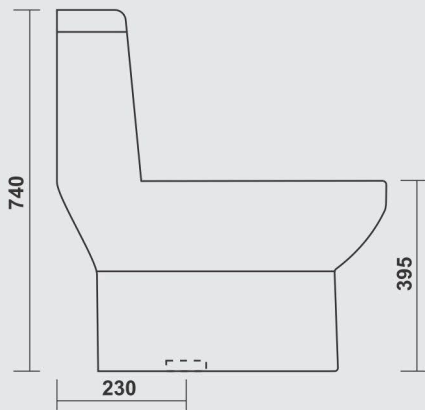

SANITARYWARE

 **HEM**
CERAMICS

ONE PIECE
C L O S E T

CORSA-1003

S - TRAP & P - TRAP
Central of outlet to wall - 9"

ONE PIECE
C L O S E T

VICTOR-1016

S - TRAP & P - TRAP
Central of outlet to wall - 9"

ONE PIECE
C L O S E T

CALIBER-1004

S - TRAP & P - TRAP
Central of outlet to wall - 4" / 9"

ONE PIECE
C L O S E T

METRO-2022

SYPHONIC

Central of outlet to wall - 9" / 12"

ONE PIECE
C L O S E T

CRETA-1009

S - TRAP & P - TRAP
Central of outlet to wall - 9"

ONE PIECE
C L O S E T

AQUA-1023

S - TRAP & P - TRAP
Central of outlet to wall - 9"

ONE PIECE
C L O S E T

VENICE-2028

SYPHONIC - 4D
Central of outlet to wall - 9"

ONE PIECE
C L O S E T

CAMRY-1005

S - TRAP & P - TRAP
Central of outlet to wall - 4" / 9"

ONE PIECE
C L O S E T

FLIP-2029

SYPHONIC - 4D
Central of outlet to wall - 9"

ONE PIECE
C L O S E T

THUNDER-2030