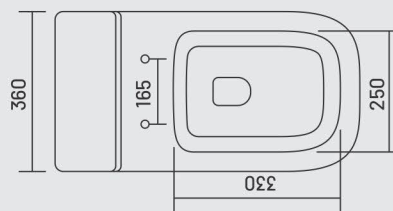

SYPHONIC

Central of outlet to wall - 9"

ONE PIECE
C L O S E T

TITAN-2027

SYPHONIC - 4D
Central of outlet to wall - 9"

ONE PIECE
C L O S E T

BELA-2026

SYPHONIC - 4D
Central of outlet to wall - 9"