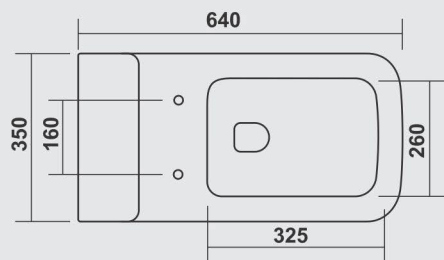

SANITARYWARE

 **HEM**
CERAMICS

ONE PIECE
C L O S E T

CORSA-1003

S - TRAP & P - TRAP
Central of outlet to wall - 9"

ONE PIECE
C L O S E T

VICTOR-1016

S - TRAP & P - TRAP
Central of outlet to wall - 9"

ONE PIECE
C L O S E T

CALIBER-1004

S - TRAP & P - TRAP
Central of outlet to wall - 4" / 9"

ONE PIECE
C L O S E T

METRO-2022

SYPHONIC

Central of outlet to wall - 9" / 12"

ONE PIECE
C L O S E T

CRETA-1009

S - TRAP & P - TRAP
Central of outlet to wall - 9"

ONE PIECE
C L O S E T

AQUA-1023

S - TRAP & P - TRAP
Central of outlet to wall - 9"

ONE PIECE
C L O S E T

VENICE-2028

SYPHONIC - 4D
Central of outlet to wall - 9"

ONE PIECE
C L O S E T

CAMRY-1005

S - TRAP & P - TRAP
Central of outlet to wall - 4" / 9"

ONE PIECE
C L O S E T

FLIP-2029

SYPHONIC - 4D
Central of outlet to wall - 9"

ONE PIECE
C L O S E T

THUNDER-2030