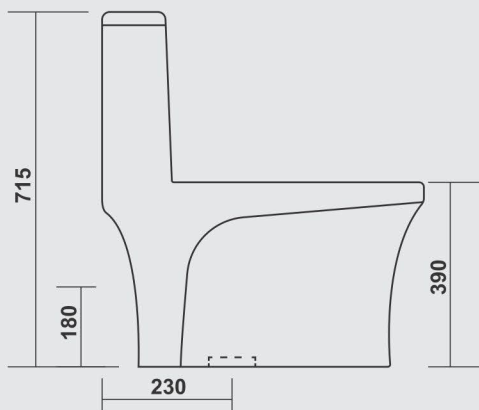

CRETA-1009

S - TRAP & P - TRAP
Central of outlet to wall - 9"

ONE PIECE
C L O S E T

AQUA-1023

S - TRAP & P - TRAP
Central of outlet to wall - 9"

ONE PIECE
C L O S E T

VENICE-2028

SYPHONIC - 4D
Central of outlet to wall - 9"

ONE PIECE
C L O S E T

CAMRY-1005

S - TRAP & P - TRAP
Central of outlet to wall - 4" / 9"

ONE PIECE
C L O S E T

FLIP-2029

SYPHONIC - 4D
Central of outlet to wall - 9"

ONE PIECE
C L O S E T

THUNDER-2030

SYPHONIC

Central of outlet to wall - 9"

ONE PIECE
C L O S E T

TITAN-2027

SYPHONIC - 4D
Central of outlet to wall - 9"

ONE PIECE
C L O S E T

BELA-2026

SYPHONIC - 4D
Central of outlet to wall - 9"