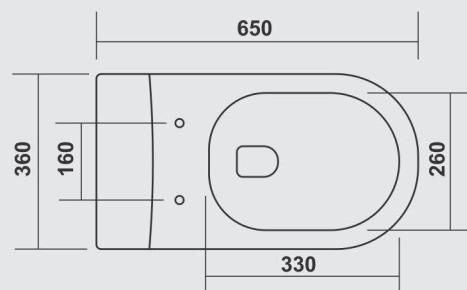

CRETA-1009

S - TRAP & P - TRAP
Central of outlet to wall - 9"

ONE PIECE
C L O S E T

AQUA-1023

S - TRAP & P - TRAP
Central of outlet to wall - 9"

ONE PIECE
C L O S E T

VENICE-2028

SYPHONIC - 4D
Central of outlet to wall - 9"

ONE PIECE
C L O S E T

CAMRY-1005

S - TRAP & P - TRAP
Central of outlet to wall - 4" / 9"

ONE PIECE
C L O S E T

FLIP-2029

SYPHONIC - 4D
Central of outlet to wall - 9"

ONE PIECE
C L O S E T

THUNDER-2030