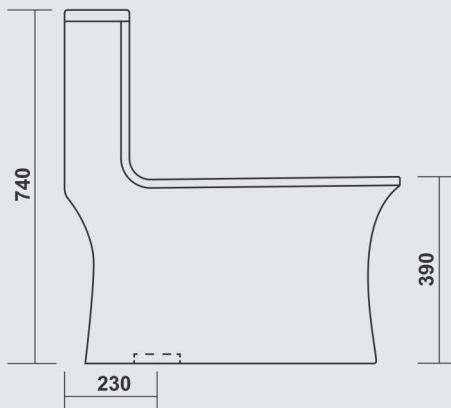

SANITARYWARE

 **HEM**
CERAMICS

ONE PIECE
C L O S E T

CORSA-1003

S - TRAP & P - TRAP
Central of outlet to wall - 9"

ONE PIECE
C L O S E T

VICTOR-1016

S - TRAP & P - TRAP
Central of outlet to wall - 9"

CRETA-1009

S - TRAP & P - TRAP
Central of outlet to wall - 9"

ONE PIECE
C L O S E T

AQUA-1023

S - TRAP & P - TRAP
Central of outlet to wall - 9"

ONE PIECE
C L O S E T

VENICE-2028

SYPHONIC - 4D
Central of outlet to wall - 9"

ONE PIECE
C L O S E T

CAMRY-1005

S - TRAP & P - TRAP
Central of outlet to wall - 4" / 9"

ONE PIECE
C L O S E T

FLIP-2029

SYPHONIC - 4D
Central of outlet to wall - 9"

ONE PIECE
C L O S E T

THUNDER-2030

SYPHONIC

Central of outlet to wall - 9"

ONE PIECE
C L O S E T

TITAN-2027

SYPHONIC - 4D
Central of outlet to wall - 9"

ONE PIECE
C L O S E T

BELA-2026

SYPHONIC - 4D
Central of outlet to wall - 9"