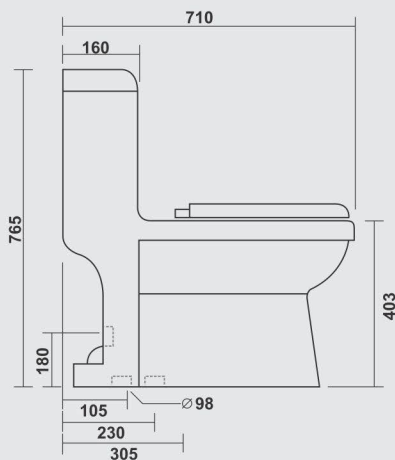

ONE PIECE
C L O S E T

CAMRY-1005

S - TRAP & P - TRAP
Central of outlet to wall - 4" / 9"

ONE PIECE
C L O S E T

FLIP-2029

SYPHONIC - 4D
Central of outlet to wall - 9"

ONE PIECE
C L O S E T

THUNDER-2030

SYPHONIC

Central of outlet to wall - 9"

ONE PIECE
C L O S E T

TITAN-2027

SYPHONIC - 4D
Central of outlet to wall - 9"

ONE PIECE
C L O S E T

BELA-2026

SYPHONIC - 4D
Central of outlet to wall - 9"