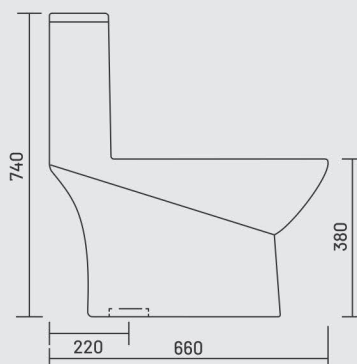

ONE PIECE
C L O S E T

CAMRY-1005

S - TRAP & P - TRAP
Central of outlet to wall - 4" / 9"

ONE PIECE
C L O S E T

FLIP-2029

SYPHONIC - 4D
Central of outlet to wall - 9"

ONE PIECE
C L O S E T

THUNDER-2030

SYPHONIC

Central of outlet to wall - 9"

ONE PIECE
C L O S E T

TITAN-2027

SYPHONIC - 4D
Central of outlet to wall - 9"

ONE PIECE
C L O S E T

BELA-2026

SYPHONIC - 4D
Central of outlet to wall - 9"