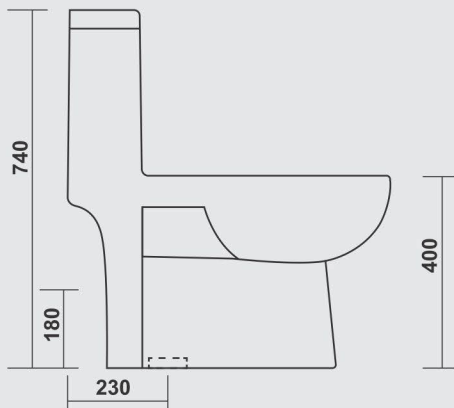

SANITARYWARE

 **HEM**
CERAMICS

ONE PIECE
C L O S E T

CORSA-1003

S - TRAP & P - TRAP
Central of outlet to wall - 9"

ONE PIECE
C L O S E T

VICTOR-1016

S - TRAP & P - TRAP
Central of outlet to wall - 9"

ONE PIECE
C L O S E T

CALIBER-1004

S - TRAP & P - TRAP
Central of outlet to wall - 4" / 9"

ONE PIECE
C L O S E T

METRO-2022

SYPHONIC

Central of outlet to wall - 9" / 12"

ONE PIECE
C L O S E T

CRETA-1009

S - TRAP & P - TRAP
Central of outlet to wall - 9"

ONE PIECE
C L O S E T

AQUA-1023

S - TRAP & P - TRAP
Central of outlet to wall - 9"

ONE PIECE
C L O S E T

VENICE-2028

SYPHONIC - 4D
Central of outlet to wall - 9"

ONE PIECE
C L O S E T

CAMRY-1005

S - TRAP & P - TRAP
Central of outlet to wall - 4" / 9"

ONE PIECE
C L O S E T

FLIP-2029

SYPHONIC - 4D
Central of outlet to wall - 9"

ONE PIECE
C L O S E T

THUNDER-2030