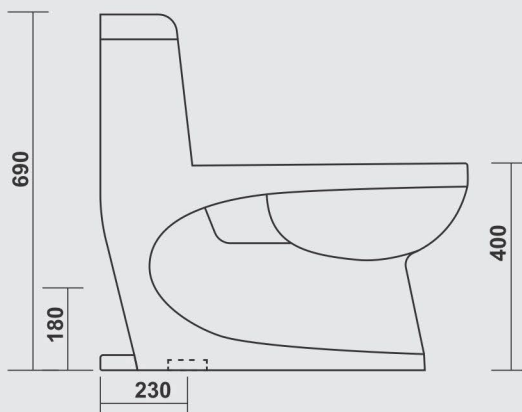

SANITARYWARE

 **HEM**
CERAMICS

ONE PIECE
C L O S E T

CORSA-1003

S - TRAP & P - TRAP
Central of outlet to wall - 9"

ONE PIECE
C L O S E T

VICTOR-1016

S - TRAP & P - TRAP
Central of outlet to wall - 9"

CRETA-1009

S - TRAP & P - TRAP
Central of outlet to wall - 9"

ONE PIECE
C L O S E T

AQUA-1023

S - TRAP & P - TRAP
Central of outlet to wall - 9"

ONE PIECE
C L O S E T

VENICE-2028

SYPHONIC - 4D
Central of outlet to wall - 9"

ONE PIECE
C L O S E T

CAMRY-1005

S - TRAP & P - TRAP
Central of outlet to wall - 4" / 9"

ONE PIECE
C L O S E T

FLIP-2029

SYPHONIC - 4D
Central of outlet to wall - 9"

ONE PIECE
C L O S E T

THUNDER-2030

SYPHONIC

Central of outlet to wall - 9"

ONE PIECE
C L O S E T

TITAN-2027

SYPHONIC - 4D
Central of outlet to wall - 9"

ONE PIECE
C L O S E T

BELA-2026

SYPHONIC - 4D
Central of outlet to wall - 9"