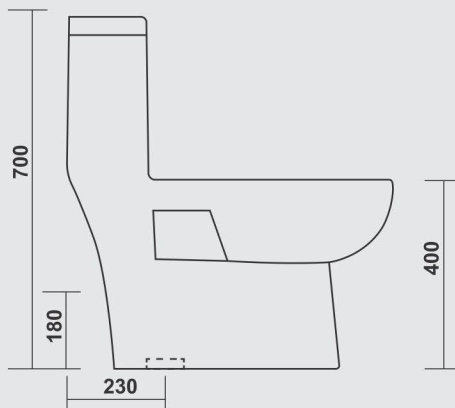

SANITARYWARE

 **HEM**
CERAMICS

ONE PIECE
C L O S E T

CORSA-1003

S - TRAP & P - TRAP
Central of outlet to wall - 9"

ONE PIECE
C L O S E T

VICTOR-1016

S - TRAP & P - TRAP
Central of outlet to wall - 9"

ONE PIECE
C L O S E T

CALIBER-1004

S - TRAP & P - TRAP
Central of outlet to wall - 4" / 9"

ONE PIECE
C L O S E T

METRO-2022

SYPHONIC

Central of outlet to wall - 9" / 12"

ONE PIECE
C L O S E T

CRETA-1009

S - TRAP & P - TRAP
Central of outlet to wall - 9"

ONE PIECE
C L O S E T

AQUA-1023

S - TRAP & P - TRAP
Central of outlet to wall - 9"

ONE PIECE
C L O S E T

VENICE-2028

SYPHONIC - 4D
Central of outlet to wall - 9"

ONE PIECE
C L O S E T

CAMRY-1005

S - TRAP & P - TRAP
Central of outlet to wall - 4" / 9"

ONE PIECE
C L O S E T

FLIP-2029

SYPHONIC - 4D
Central of outlet to wall - 9"

ONE PIECE
C L O S E T

THUNDER-2030