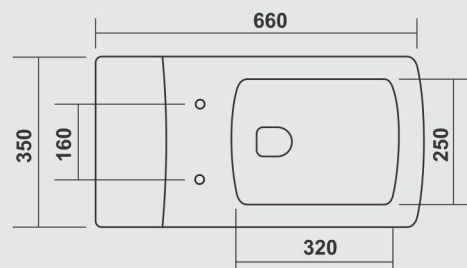

ONE PIECE
C L O S E T

CALIBER-1004

S - TRAP & P - TRAP
Central of outlet to wall - 4" / 9"

ONE PIECE
C L O S E T

METRO-2022

SYPHONIC

Central of outlet to wall - 9" / 12"

ONE PIECE
C L O S E T

CRETA-1009

S - TRAP & P - TRAP
Central of outlet to wall - 9"

ONE PIECE
C L O S E T

AQUA-1023

S - TRAP & P - TRAP
Central of outlet to wall - 9"

ONE PIECE
C L O S E T

VENICE-2028

SYPHONIC - 4D
Central of outlet to wall - 9"