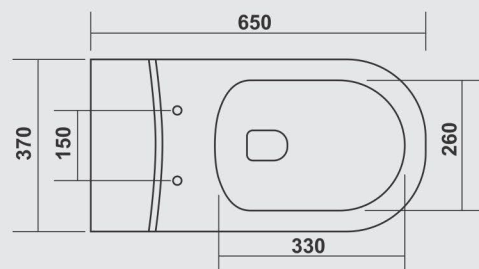

CRETA-1009

S - TRAP & P - TRAP
Central of outlet to wall - 9"

ONE PIECE
C L O S E T

AQUA-1023

S - TRAP & P - TRAP
Central of outlet to wall - 9"

ONE PIECE
C L O S E T

VENICE-2028

SYPHONIC - 4D
Central of outlet to wall - 9"

ONE PIECE
C L O S E T

CAMRY-1005

S - TRAP & P - TRAP
Central of outlet to wall - 4" / 9"

ONE PIECE
C L O S E T

FLIP-2029

SYPHONIC - 4D
Central of outlet to wall - 9"

ONE PIECE
C L O S E T

THUNDER-2030

SYPHONIC

Central of outlet to wall - 9"

ONE PIECE
C L O S E T

TITAN-2027

SYPHONIC - 4D
Central of outlet to wall - 9"

ONE PIECE
C L O S E T

BELA-2026

SYPHONIC - 4D
Central of outlet to wall - 9"