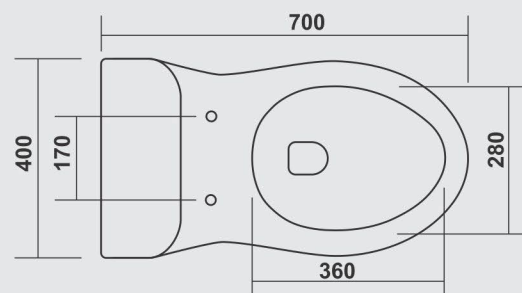

CRETA-1009

S - TRAP & P - TRAP
Central of outlet to wall - 9"

ONE PIECE
C L O S E T

AQUA-1023

S - TRAP & P - TRAP
Central of outlet to wall - 9"

ONE PIECE
C L O S E T

VENICE-2028

SYPHONIC - 4D
Central of outlet to wall - 9"

ONE PIECE
C L O S E T

CAMRY-1005

S - TRAP & P - TRAP
Central of outlet to wall - 4" / 9"

ONE PIECE
C L O S E T

FLIP-2029

SYPHONIC - 4D
Central of outlet to wall - 9"

ONE PIECE
C L O S E T

THUNDER-2030