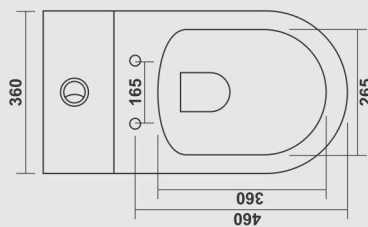

ONE PIECE
C L O S E T

CAMRY-1005

S - TRAP & P - TRAP
Central of outlet to wall - 4" / 9"

ONE PIECE
C L O S E T

FLIP-2029

SYPHONIC - 4D
Central of outlet to wall - 9"

ONE PIECE
C L O S E T

THUNDER-2030

SYPHONIC

Central of outlet to wall - 9"

ONE PIECE
C L O S E T

TITAN-2027

SYPHONIC - 4D
Central of outlet to wall - 9"

ONE PIECE
C L O S E T

BELA-2026

SYPHONIC - 4D
Central of outlet to wall - 9"