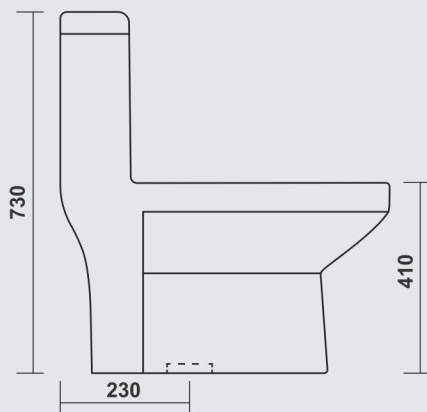

SANITARYWARE

 **HEM**
CERAMICS

ONE PIECE
C L O S E T

CORSA-1003

S - TRAP & P - TRAP
Central of outlet to wall - 9"

ONE PIECE
C L O S E T

VICTOR-1016

S - TRAP & P - TRAP
Central of outlet to wall - 9"

ONE PIECE
C L O S E T

CALIBER-1004

S - TRAP & P - TRAP
Central of outlet to wall - 4" / 9"

ONE PIECE
C L O S E T

METRO-2022

SYPHONIC

Central of outlet to wall - 9" / 12"

ONE PIECE
C L O S E T

CRETA-1009

S - TRAP & P - TRAP
Central of outlet to wall - 9"

ONE PIECE
C L O S E T

AQUA-1023

S - TRAP & P - TRAP
Central of outlet to wall - 9"

ONE PIECE
C L O S E T

VENICE-2028

SYPHONIC - 4D
Central of outlet to wall - 9"

ONE PIECE
C L O S E T

CAMRY-1005

S - TRAP & P - TRAP
Central of outlet to wall - 4" / 9"

ONE PIECE
C L O S E T

FLIP-2029

SYPHONIC - 4D
Central of outlet to wall - 9"

ONE PIECE
C L O S E T

THUNDER-2030