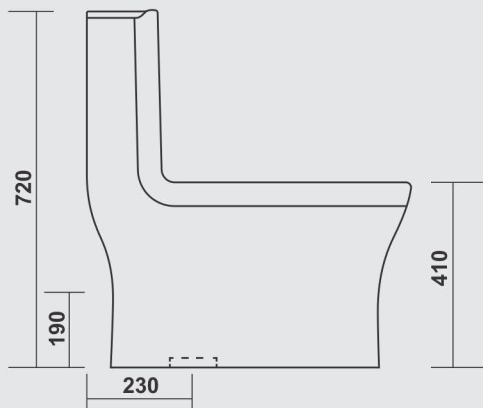

SANITARYWARE

 **HEM**
CERAMICS

ONE PIECE
C L O S E T

CORSA-1003

S - TRAP & P - TRAP
Central of outlet to wall - 9"

ONE PIECE
C L O S E T

VICTOR-1016

S - TRAP & P - TRAP
Central of outlet to wall - 9"

ONE PIECE
C L O S E T

CALIBER-1004

S - TRAP & P - TRAP
Central of outlet to wall - 4" / 9"

ONE PIECE
C L O S E T

METRO-2022

SYPHONIC

Central of outlet to wall - 9" / 12"

ONE PIECE
C L O S E T

CRETA-1009

S - TRAP & P - TRAP
Central of outlet to wall - 9"

ONE PIECE
C L O S E T

AQUA-1023

S - TRAP & P - TRAP
Central of outlet to wall - 9"

ONE PIECE
C L O S E T

VENICE-2028

SYPHONIC - 4D
Central of outlet to wall - 9"

ONE PIECE
C L O S E T

CAMRY-1005

S - TRAP & P - TRAP
Central of outlet to wall - 4" / 9"

ONE PIECE
C L O S E T

FLIP-2029

SYPHONIC - 4D
Central of outlet to wall - 9"

ONE PIECE
C L O S E T

THUNDER-2030